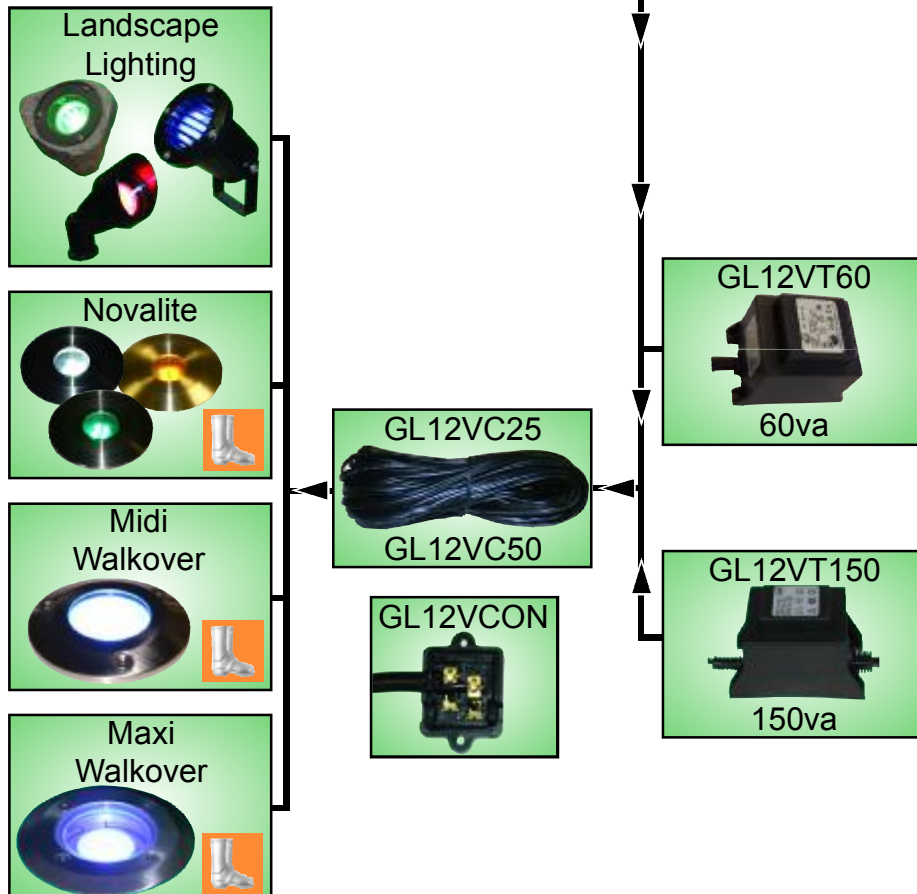

Now all you need to do is to select the type of LED fitting/cable/transformer you require.

Indoor Rated LED Fittings with Superbright LEDs

2m Cable and 2 Pin Plug supplied with fitting

Starlight kits come with 5 fittings and an LEDT20CC transformer. **Varios** kits come with three fittings and an LEDT10CC transformer. Single add on fittings are available. **LED6EXP** expansion blocks allow 6 fittings or 5 fittings and another expansion block to be added up to the maximum capacity of the transformer.

Outdoor Rated LED Fittings

2m Cable and GL12VCON supplied with fitting

Landscape Lighting fittings are supplied with 20w MR16 GX5.3 dichroic lamps. But they will also accept Superbright or LEDStar MR16 GX5.3LED lamps.

Novalite fittings come with 4 x Superbright LEDs built in.

Midi Walkover fittings come with 1 x Luxeon 1W High Power LED built in.

Maxi Walkover fittings are supplied without lamp but they will accept Superbright or LEDStar MR16 GX5.3 LED lamps and also Luxeon 1w MR16 GX5.3 High Power LED Lamps.

2m Cable and Jack Plug supplied with fitting

Supa Nova fittings supplied with 2m cable and jack plug come with 1 x Luxeon 1W High Power LED built in.

The **HPDRV10** Driver supplied with 2m cable and jack plug will drive up to 6 Supa Nova fittings via the HPSNV6EXP with no additional cables needed.