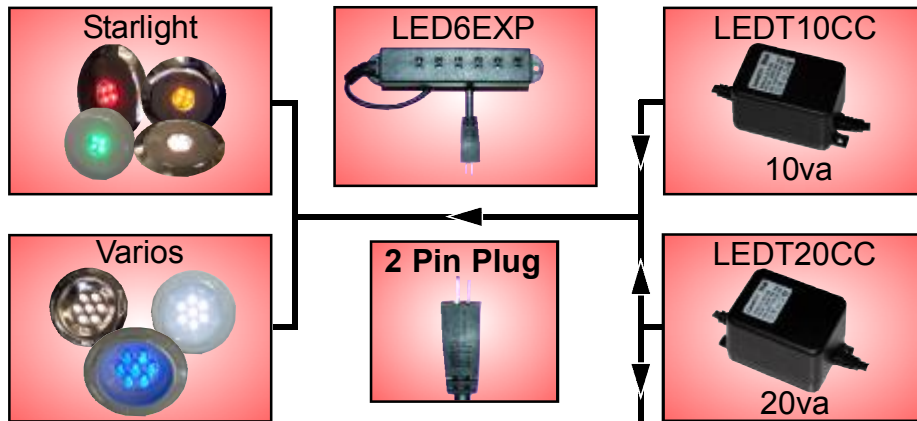

The objective of this document is to enable the user to identify the correct fitting, cable and transformer for the application in question. To use this document four basic criteria need to be understood:

- 1) LED power consumption is approximately 1va per fitting. So for example a 20va Transformer would drive 20 x LED fittings.
- 2) Indoor rated products are contained in a red box: 
- 3) Outdoor rated products are contained in a green box: 
(Outdoor rated products can be used indoors if required)
- 4) Walkover rated fittings are indicated by: 

Now all you need to do is to select the type of LED fitting/cable/transformer you require.

Indoor Rated LED Fittings with Superbright LEDs

2m Cable and 2 Pin Plug supplied with fitting

Starlight kits come with 5 fittings and an LEDT20CC transformer. **Varios** kits come with three fittings and an LEDT10CC transformer. Single add on fittings are available. **LED6EXP** expansion blocks allow 6 fittings or 5 fittings and another expansion block to be added up to the maximum capacity of the transformer.

Novalite fittings come with 4 x Superbright LEDs built in.

Midi Walkover fittings come with 1 x Luxeon 1W High Power LED built in.

Maxi Walkover fittings are supplied without lamp but they will accept Superbright or LEDStar MR16 GX5.3 LED lamps and also Luxeon 1w MR16 GX5.3 High Power LED Lamps.