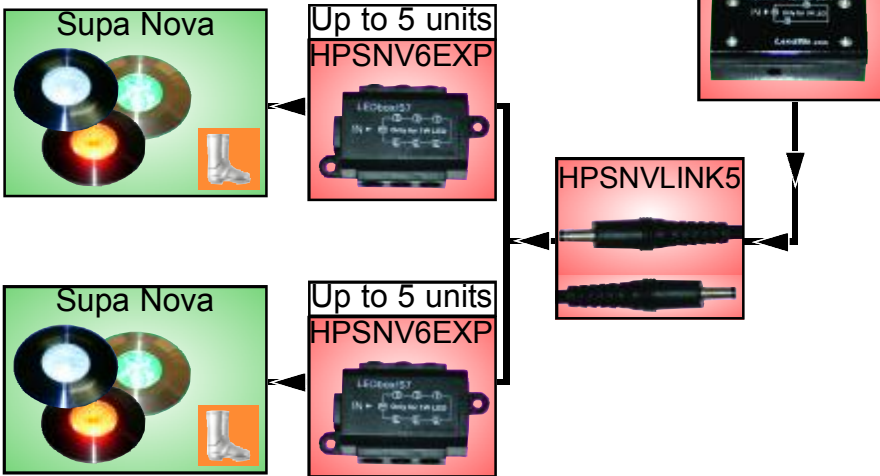

Novalite fittings come with 4 x Superbright LEDs built in.

Midi Walkover fittings come with 1 x Luxeon 1W High Power LED built in.

Maxi Walkover fittings are supplied without lamp but they will accept Superbright or LEDStar MR16 GX5.3 LED lamps and also Luxeon 1w MR16 GX5.3 High Power LED Lamps.

GL12VC25/50 cable is supplied in 25 or 50 metre lengths and allows any fittings supplied complete with GL12VCON connectors to be quickly fitted to the cable using a simple clamping method.

Outdoor Rated Supa Nova LED Fittings

2m Cable and Jack Plug supplied with fitting

Supa Nova fittings supplied with 2m cable and jack plug come with 1 x Luxeon 1W High Power LED built in.

The **HPDRV10** Driver supplied with 2m cable and jack plug will drive up to 6 Supa Nova fittings via the HPSNV6EXP with no additional cables needed.

The **HPDRV10** Driver can drive up to 10 fittings. In order to achieve this 1 x HPSNV2SPLIT + 2 x HPSNVLINK5 (5m long each) + 2 x HPSNV6EXP are needed in addition to the Driver and the fittings.

The **HPSNVEXT5** extension cable enables the Supa Nova fitting to be placed further away from the HPSNV6EXP. We recommend up to a maximum of 2 x HPSNVEXT5 extension cables per Supa Nova fitting giving a maximum reach of 12m from the HPSNV6EXP (including the 2m cable on the Supa Nova fitting).