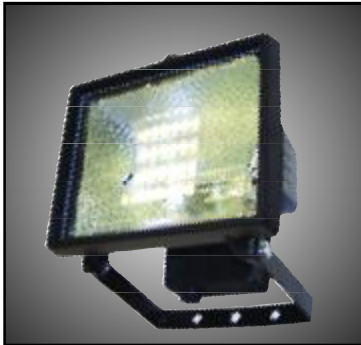

FLOODLIGHTING

2.01 HALOGEN FLOODLIGHTS

2.02 MX RANGE FLOODLIGHTS / ENERGY SAVING FLOODS

Floodlighting

The extensive range of floodlighting available is designed to meet all the major requirements of external linear halogen and PL fittings, from standard 500w halogen floodlights through to the Italian made MX Multiwatt fitting (with adjustable lampholders) the range is comprehensive.

150W HALOGEN FLOODLIGHT C/W LAMP

Code	Description	Box Qty	Trade £
FL150BK	150w Halogen floodlight - black	12	9.90
FL150WH	150w Halogen floodlight - white	12	9.90
	<ul style="list-style-type: none"> • Die cast aluminium construction • Toughened glass safety shield • Supplied with mounting bracket and cable securing gland • Complete with Grade A 240v lamp • Weatherproof to IP54 		

1000W HALOGEN FLOODLIGHT C/W LAMP

Code	Description	Box Qty	Trade £
FL1000BK	1000w Halogen floodlight - black	2	24.50
	<ul style="list-style-type: none"> • Die cast aluminium construction • Toughened glass safety shield • Supplied with mounting bracket and cable securing gland • Weatherproof to IP54 • Complete with Grade A 240v lamp • Suitable for 750w/1000w use 110 or 240v 		

500W PROFESSIONAL FLOODLIGHT C/W LAMP

Code	Description	Box Qty	Trade £
FL500PRO	500w Professional Floodlight - black	6	14.75
	<ul style="list-style-type: none"> • Highest Quality die cast aluminium construction • Toughened glass safety shield • Quick release clip fastening • Weatherproof to IP54 • Complete with Grade A 240v lamp • Suitable for 110v or 240v use 		